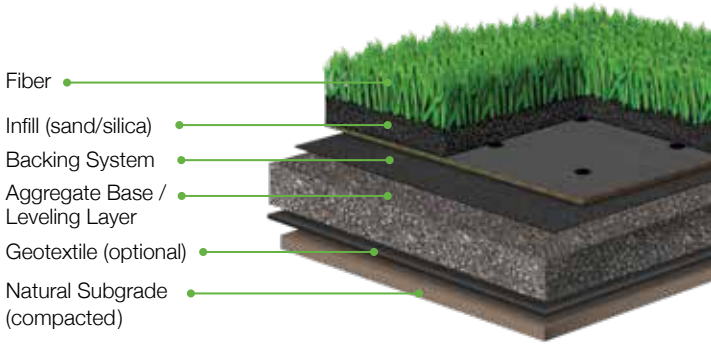

Far & away, yet

Right at Home

The Navigation Collection from Shawgrass

253SG Navigation Trek
254SG Navigation Adventure
255SG Navigation Excursion

The Residential line from Shawgrass offers a variety of products that can transform an outdoor space into the focal point of any home. The Navigation Collection is no different, offering a budget-conscious synthetic turf solution for any lawn. Combining green, lush fibers with an added thatch layer translates into a natural, well-manicured aesthetic that will raise curb appeal—and envy. Keep your lawn and your wallet green all year long with the Navigation Collection from Shawgrass.

shawgrass®

253SG

Navigation Trek

| | |
|-----------------------------|---|
| Fiber Type | Polyethylene/Polypropylene |
| Fiber Mass | 7380 denier 6 Ply PE Mono 3420 denier 8 Ply PP Mono |
| Finished Pile Height | 1.625 in |
| Color(s) | 00310 Field Green/Lime 00320 Field Green/Olive |
| Tufting Gauge | 3/8 in |
| Backing Matrix | 26.5 oz/yd ² Stabilized dual layered woven polypropylene/urethane |
| Total Weight | 76.5 oz/yd ² |
| Item Number | 253SG |
| Roll Width | 15 ft |
| Standard Roll Length | 100 ft |